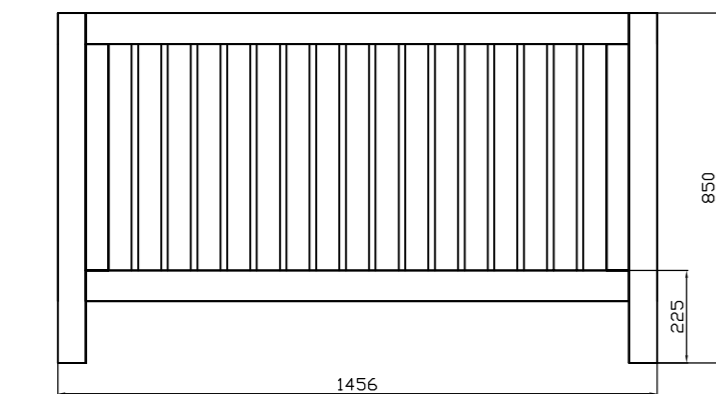

DIMENSIONS

PICTURE

DRAWING

TODDLER RAILS

DESCRIPTION:

- * Mattress base: 140 x 70cm
- * 2 mattress base height positions
- * Shortends with panels
- * Longsides with round dowels

	Customer:	SIA "TROLL Smiltene"
	Model:	AUSTRALIA
	Art. number:	SUN COTBED
	Date:	CBD-SU0463
		03.05.2012