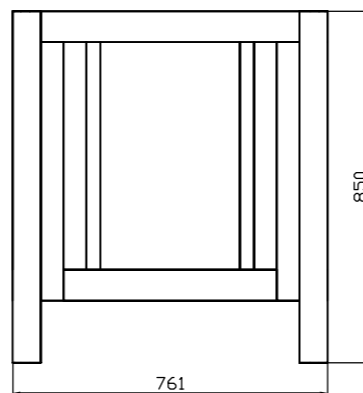

DIMENSIONS

PICTURE

DRAWING

TODDLER RAILS

DESCRIPTION:

- * Mattress base: 140 x 70cm
- * 2 mattress base height positions
- * Shortends with panels
- * Longsides with round dowels

	Customer:	SIA "TROLL Smiltene"
	Model:	AUSTRALIA
	Art. number:	SUN COTBED
	Date:	CBD-SU0463
		03.05.2012