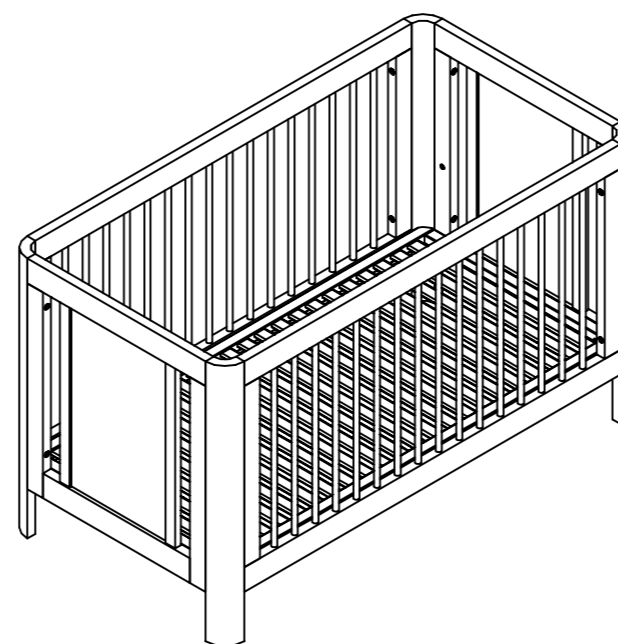

DIMENSIONS

PICTURE

DRAWING

TODDLER RAILS

DESCRIPTION:

- * Mattress base: 140 x 70cm
- * 2 mattress base height positions
- * Shortends with panels
- * Longsides with round dowels

	Customer:	SIA "TROLL Smiltene"
	Model:	AUSTRALIA
	Art. number:	SUN COTBED
	Date:	CBD-SU0463
		03.05.2012