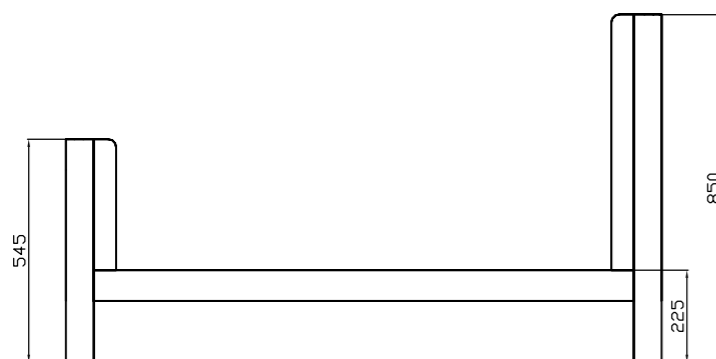

DIMENSIONS

PICTURE

DRAWING

TODDLER RAILS

DESCRIPTION:

- * Mattress base: 140 x 70cm
- * 2 mattress base height positions
- * Shortends with panels
- * Longsides with round dowels

	Customer:	SIA "TROLL Smiltene"
	Model:	AUSTRALIA
	Art. number:	SUN COTBED
	Date:	CBD-SU0463
		03.05.2012