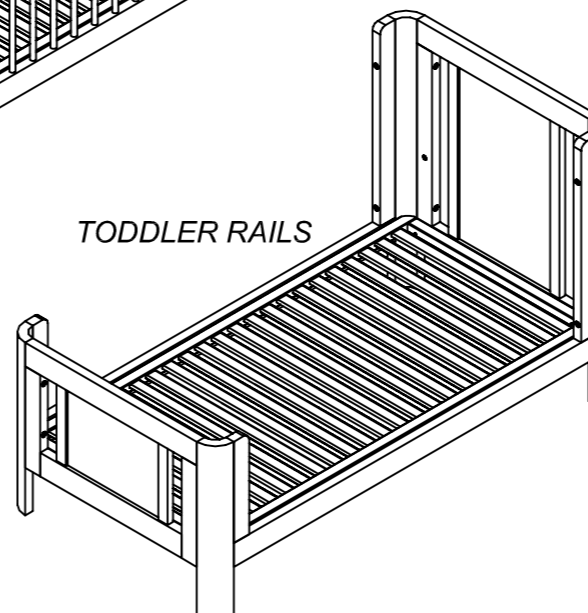

DIMENSIONS

PICTURE

DRAWING

TODDLER RAILS

DESCRIPTION:

- * Mattress base: 140 x 70cm
- * 2 mattress base height positions
- * Shortends with panels
- * Longsides with round dowels

	Customer:	SIA "TROLL Smiltene"
	Model:	AUSTRALIA
	Art. number:	SUN COTBED
	Date:	CBD-SU0463
		03.05.2012