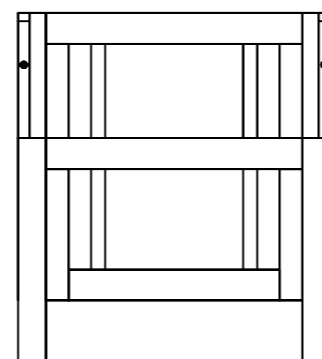

DIMENSIONS

PICTURE

DRAWING

TODDLER RAILS

DESCRIPTION:

- * Mattress base: 140 x 70cm
- * 2 mattress base height positions
- * Shortends with panels
- * Longsides with round dowels

	Customer:	SIA "TROLL Smiltene"
	Model:	AUSTRALIA
	Art. number:	SUN COTBED
	Date:	CBD-SU0463
		03.05.2012