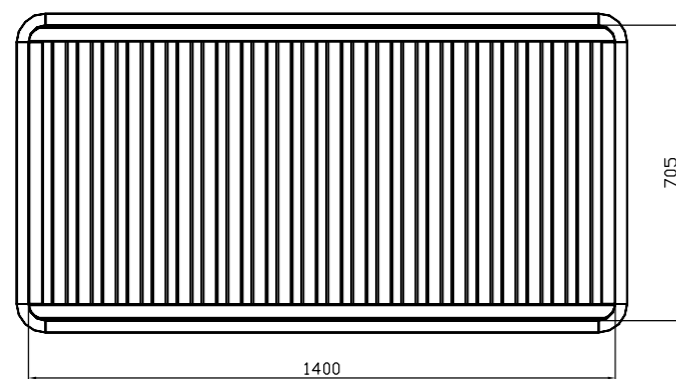

DIMENSIONS

PICTURE

DRAWING

TODDLER RAILS

DESCRIPTION:

- * Mattress base: 140 x 70cm
- * 2 mattress base height positions
- * Shortends with panels
- * Longsides with round dowels

	Customer:	SIA "TROLL Smiltene"
	Model:	AUSTRALIA
	Art. number:	SUN COTBED
	Date:	CBD-SU0463
		03.05.2012